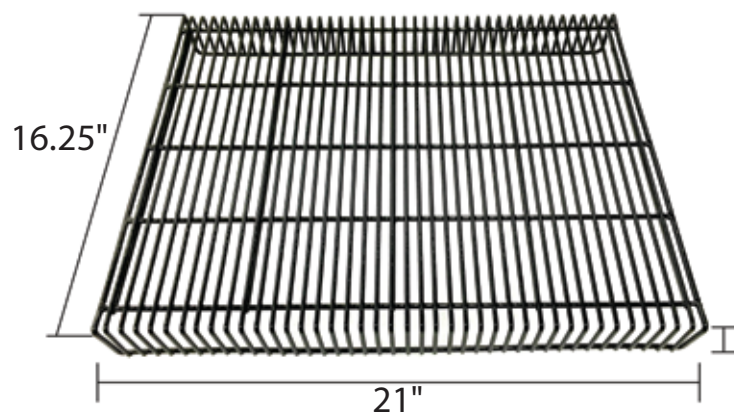

FLYING PIG[®] GROOMING

Model # FP202

Stainless Steel Kennel Cage Small

Each Door Handle: 6.25"L x 3.5"W

Package Includes

- Floor Grate (2)
- Floor Tray (2)

Materials

- Door Frame: 304 stainless steel
- Cage Frame: 201 stainless steel
- Door Handle: 304 stainless steel
- Floor Grate: metal covered w/ rubber
- Floor Tray: high quality plastic