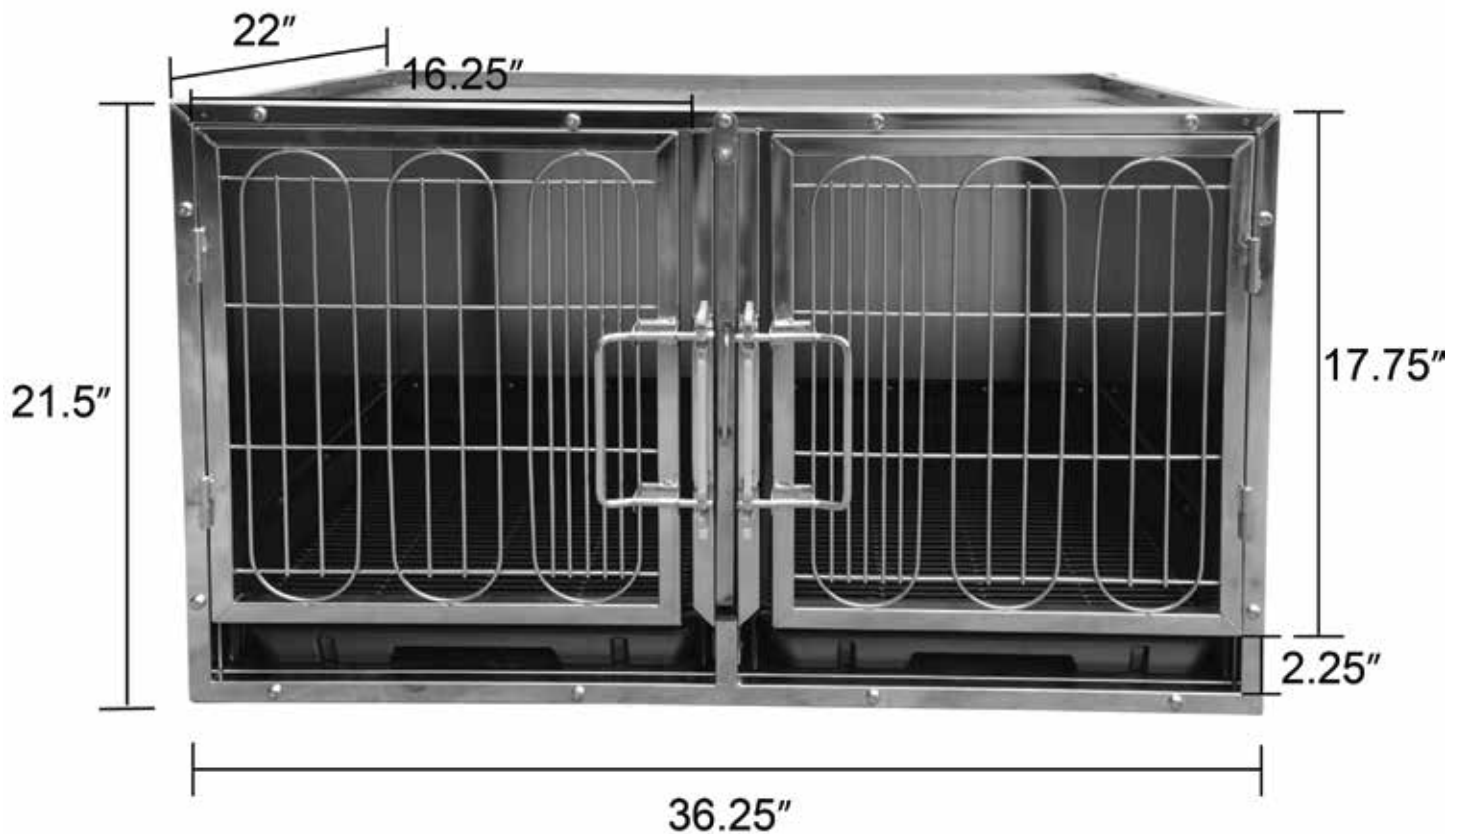

FLYING PIG[®] GROOMING

Model # FP202

Stainless Steel Kennel Cage Small

Each Door Handle: 6.25"L x 3.5"W

Package Includes

- Floor Grate (2)
- Floor Tray (2)

Materials

- Door Frame: 304 stainless steel
- Cage Frame: 201 stainless steel
- Door Handle: 304 stainless steel
- Floor Grate: metal covered w/ rubber
- Floor Tray: high quality plastic